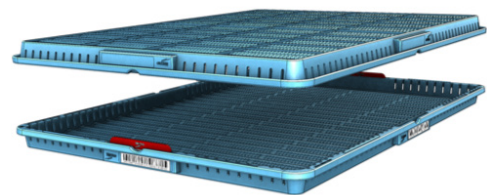

Part #: DT1826-P

Durable: Manufactured from FDA approved food safe polypropylene.

Light: WavDri™ weighs 2 lbs.

Barcode area: Tray provides space for barcode labels up to 3" x 1/2"

Safe: Inclusion of Microban antimicrobial helps mitigate the proliferation of bacteria and mold.

Easy to Clean: WavDri™ trays are designed to be machine washable in temperatures up to 212°F/ 100°C. Trays are manufactured from food-safe polypropylene and are resistant to most cleaning agents including isopropyl alcohol, hydrogen peroxide and bleach solutions.

Efficient Rotation process: Use of optional indicator plaques assist to visual rotation process.

Stackable: Trays nest for storage.

Specifications: 18" (457.2 mm) x 26" (660.4 mm) x 1 1/4" (31.75 mm).

Accessory: Indicator Plaque (DT-KB). Quickly identify if the trays have been rotated using indicator plaques, which visually alternate from red to white when using the clamshell rotation feature for a consistent documented rotation process.

Certified for direct food contact.

All Metro Catalog Sheets are available on our website: www.metro.com

Cover Flip